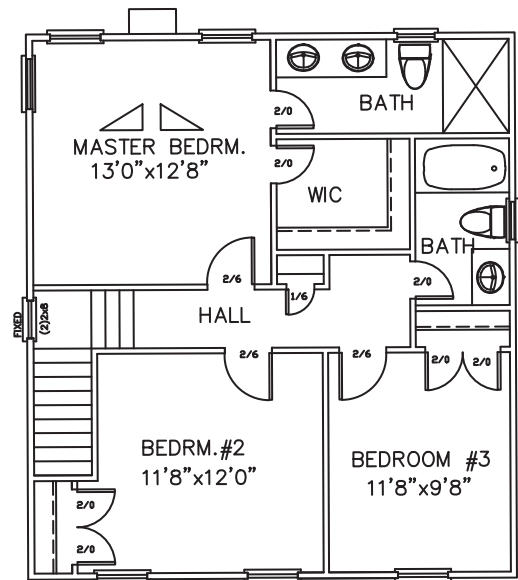

The Sunflower

Two Story | 1496 sq ft | 3BR 2½BA | \$284,950

* Home plans may vary or change without notice or obligation. All dimensions are approximate and not all features are shown. Actual building plans may include code updates and design/mechanical changes and improvements.