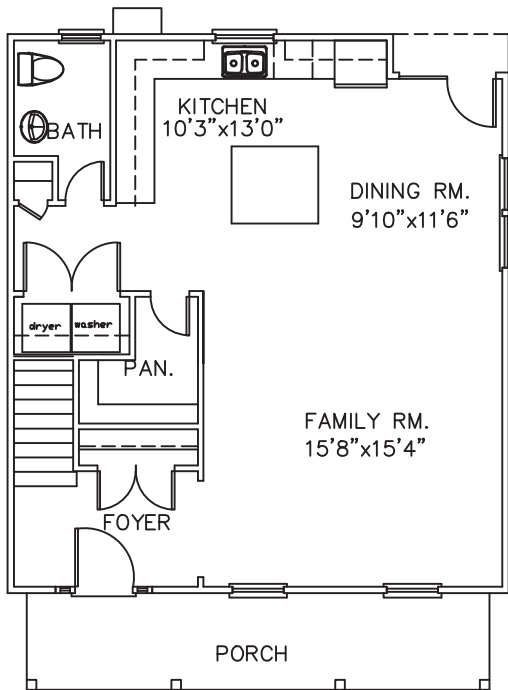

The Sunflower

Two Story | 1496 sq ft | 3BR 2½BA | \$284,950

* Home plans may vary or change without notice or obligation. All dimensions are approximate and not all features are shown. Actual building plans may include code updates and design/mechanical changes and improvements.