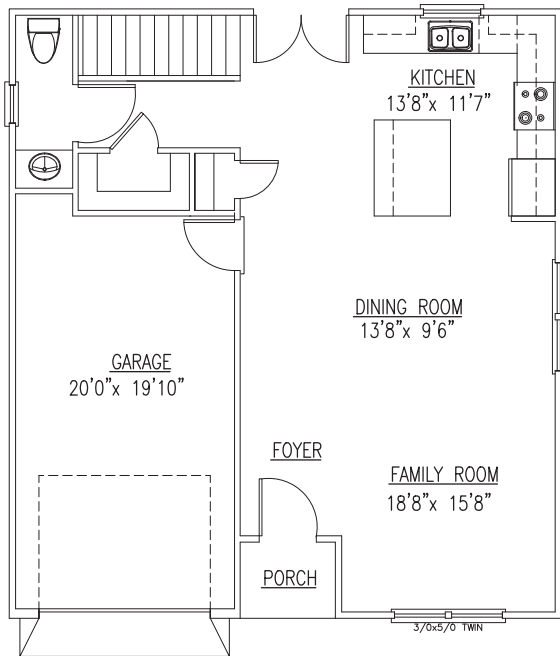

FINER The Busch HOMES

1,519 sq ft | Three Bedrooms | Two and a half Baths

Options and upgrades may be included in this rendering and may not come standard

*Home plans may vary or change without notice or obligation.
Optional items are available at additional cost.
All dimensions are approximate and not all features are shown.
Actual building plans may include code updates and design/mechanical changes and improvements.