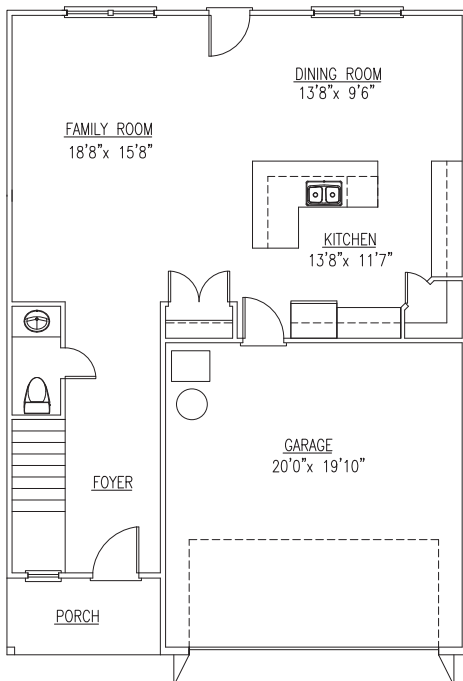

FINER HOMES

The Burton

1,919 sq ft | Three Bedrooms | Two and a Half Baths

Options and upgrades may be included in this rendering and may not come standard

*Home plans may vary or change without notice or obligation.

Optional items are available at additional cost. All dimensions are approximate and not all features are shown. Actual building plans may include code updates and design/mechanical changes and improvements.