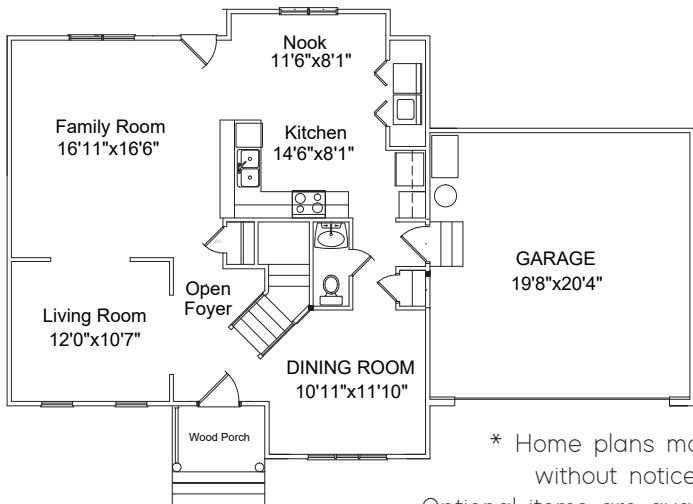

FINER The Shenandoah H O M E S

2,205 sq ft | Five Bedrooms | Two and a Half Baths | Two Car Garage
Options and upgrades may be included in this rendering and may not come standard

* Home plans may vary or change without notice or obligation.
Optional items are available at additional cost.
All dimensions are approximate and not all features are shown.
Actual building plans may include code updates and design/mechanical changes and improvements.