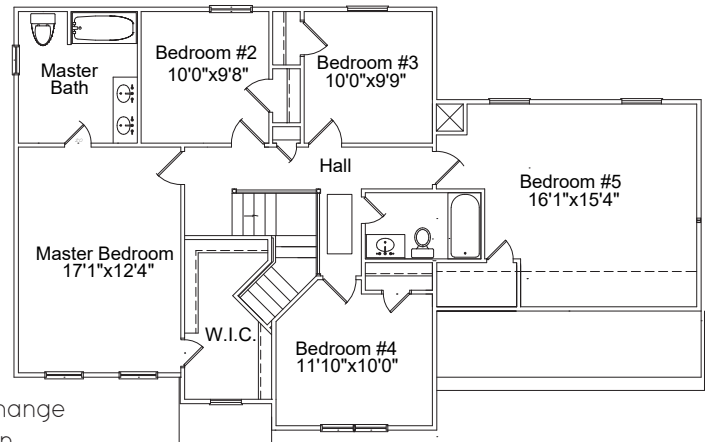

FINER The Shenandoah H O M E S

2,205 sq ft | Five Bedrooms | Two and a Half Baths | Two Car Garage
Options and upgrades may be included in this rendering and may not come standard

* Home plans may vary or change without notice or obligation.
Optional items are available at additional cost.
All dimensions are approximate and not all features are shown.
Actual building plans may include code updates and design/mechanical changes and improvements.