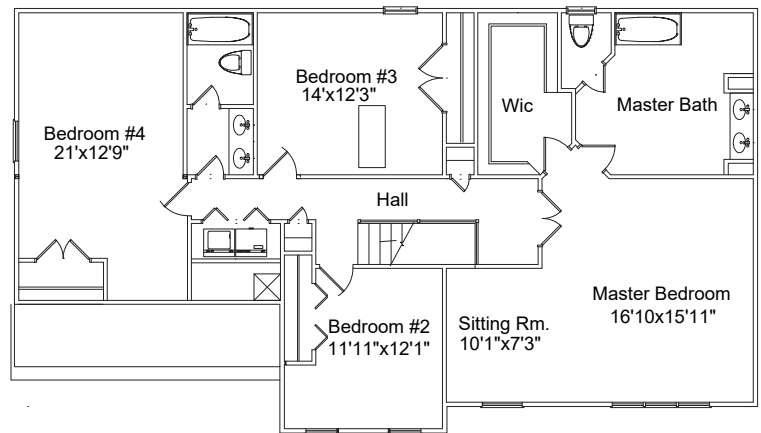

FINER The Portsmouth

H O M E S

2,788 sq ft | Four Bedrooms | Two and a Half Baths | Two Car Garage
Options and upgrades may be included in this rendering and may not come standard

* Home plans may vary or change without notice or obligation.
Optional items are available at additional cost.
All dimensions are approximate and not all features are shown.
Actual building plans may include code updates and design/mechanical changes and improvements.