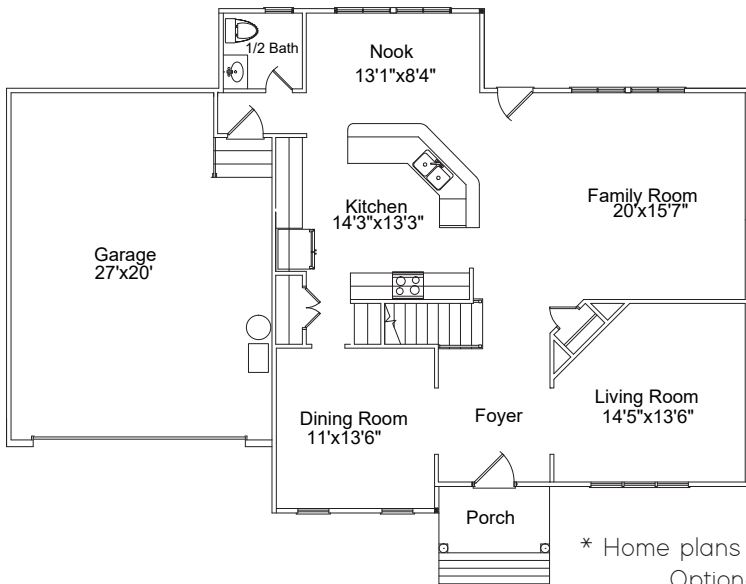

FINER The Portsmouth

H O M E S

2,788 sq ft | Four Bedrooms | Two and a Half Baths | Two Car Garage
Options and upgrades may be included in this rendering and may not come standard

* Home plans may vary or change without notice or obligation.
Optional items are available at additional cost.
All dimensions are approximate and not all features are shown.
Actual building plans may include code updates and design/mechanical changes and improvements.