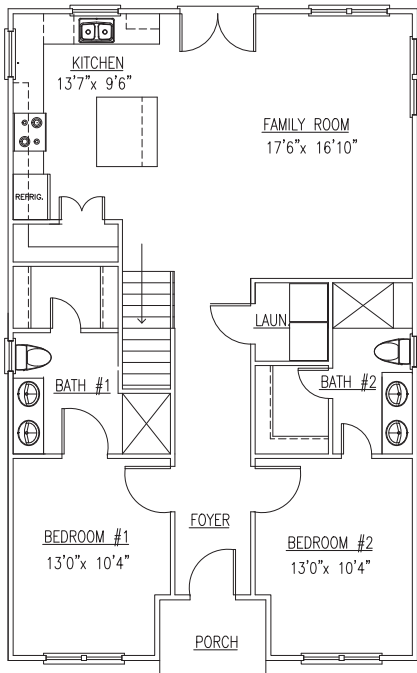

## The Hamlin

1,463 sq ft | Two Bedrooms | Two Baths

Options and upgrades may be included in this rendering and may not come standard

\*Home plans may vary or change without notice or obligation.

Optional items are available at additional cost.

All dimensions are approximate and not all features are shown.

Actual building plans may include code updates and design/mechanical changes and improvements.