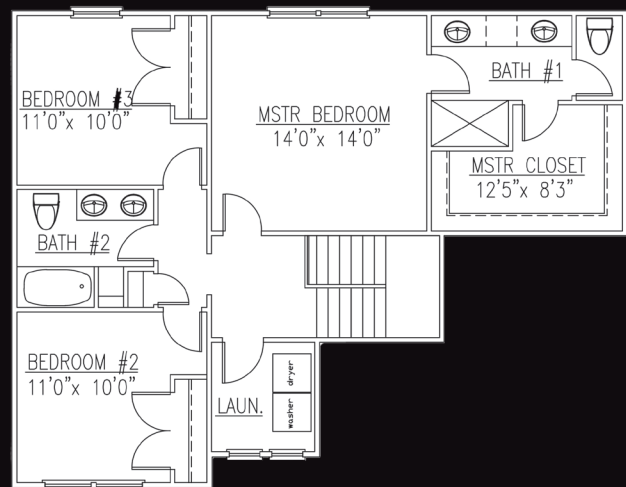

FINER
H O M E S

The Dogwood

Three Bedrooms | Two and a Half Baths | Two Car Garage | 2077 sq ft

* Home plans may vary or change without notice or obligation. Optional items are available at additional cost. All dimensions are approximate and not all features are shown. Actual building plans may include code updates and design/mechanical changes and improvements.