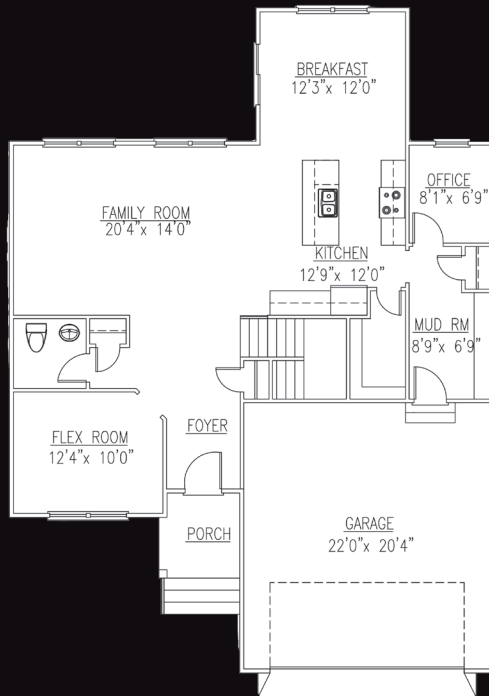

FINER
H O M E S

The Dogwood

Three Bedrooms | Two and a Half Baths | Two Car Garage | 2077 sq ft

* Home plans may vary or change without notice or obligation. Optional items are available at additional cost. All dimensions are approximate and not all features are shown. Actual building plans may include code updates and design/mechanical changes and improvements.