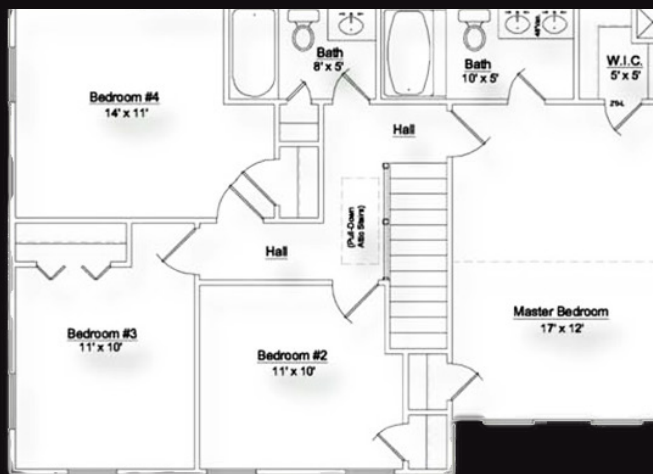

FINER
H O M E S

The Hartford

1,803 sq ft | Four Bedrooms | Two and a Half Baths | Two Car Garage

* Home plans may vary or change without notice or obligation. Optional items are available at additional cost. All dimensions are approximate and not all features are shown. Actual building plans may include code updates and design/mechanical changes and improvements.