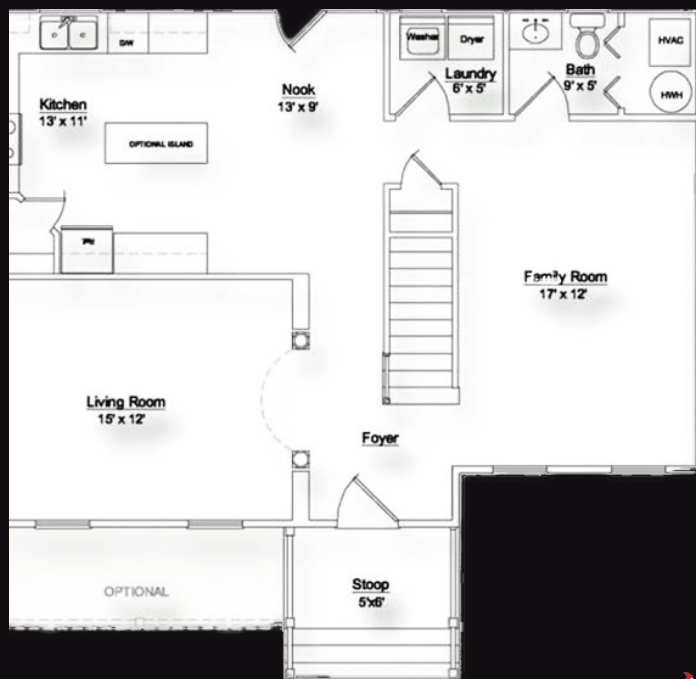

FINER
H O M E S

The Hartford

1,803 sq ft | Four Bedrooms | Two and a Half Baths | Two Car Garage

* Home plans may vary or change without notice or obligation. Optional items are available at additional cost. All dimensions are approximate and not all features are shown. Actual building plans may include code updates and design/mechanical changes and improvements.